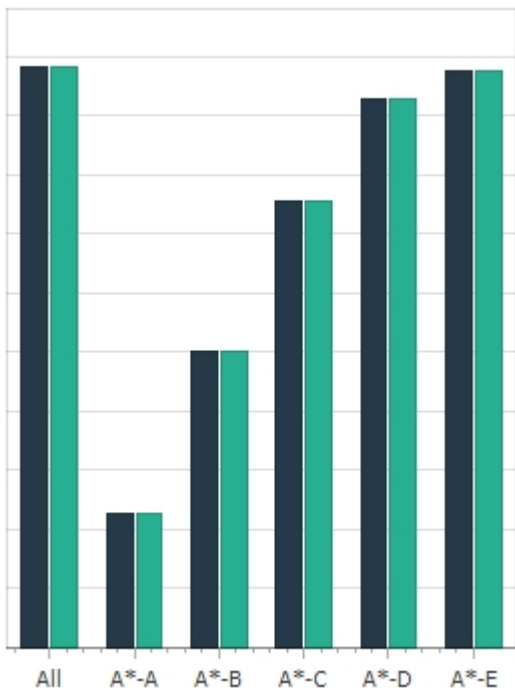

Year 13 (2016/2017) A Level results

Whole Cohort

Pupils

163 Pupils 71 Boys 92 Girls

Summary

A Level

Students in Scope: 163 100%
Avg Points / Entry: 35.15 -
Expressed As A Grade: B- -
Value Added Score -0.06 -
3+ A levels at A*-E: 158 96.93%
2+ A levels at A*-E: 163 100%
AAB (2+ Facilitating): 26 15.95%

Entries	Count	Weighted
All	491 -	491 -
A*-A	113 23.01%	113 23.01%
A*-B	251 51.12%	251 51.12%
A*-C	377 76.78%	377 76.78%
A*-D	464 94.5%	464 94.5%
A*-E	487 99.19%	487 99.19%

Applied General

Students in Scope: 0 0%
Avg Points / Entry: 0 -
Expressed As A Grade: - -
Value Added Score 0 -

Entries	Count	Weighted
All	0 -	0 -
A*-A	0 0%	0 0%
A*-B	0 0%	0 0%
A*-C	0 0%	0 0%
A*-D	0 0%	0 0%
A*-E	0 0%	0 0%

Academic

Students in Scope: 163 100%
Avg Points / Entry: 35.15 -
Expressed As A Grade: B- -
Value Added Score -0.06 -