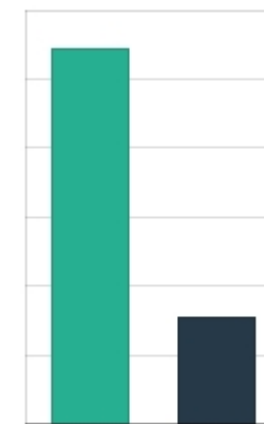

Entries	Count	Weighted
All	491 -	491 -
A*-A	113 23.01%	113 23.01%
A*-B	251 51.12%	251 51.12%
A*-C	377 76.78%	377 76.78%
A*-D	464 94.5%	464 94.5%
A*-E	487 99.19%	487 99.19%

Tech Level

Students in Scope: 0 0%
Avg Points / Entry: 0 -
Expressed As A Grade: - -

Entries	Count	Weighted
All	0 -	0 -
A*-A	0 0%	0 0%
A*-B	0 0%	0 0%
A*-C	0 0%	0 0%
A*-D	0 0%	0 0%
A*-E	0 0%	0 0%

Best 3 A Levels

Students In Scope

163 100%

Students with 3 A Levels

162 99.39%

Cohort Score

35.01 B-

L3 Maths

In Scope 163 (100%)
Achieved 46 (28%)

Tech Bacc	Achieved	Tech Bacc Breakdown	Tech Level	L3 Maths	Ext Project
	0	All Pupils	0	46	0
	0%		0%	28.22%	0%
	0%	Tech Scope	0	0	0
	0%		0%	0%	0%